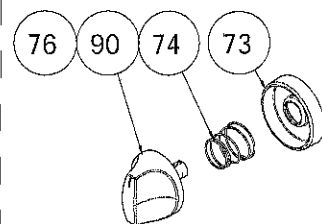

ARC TUBE

FLAT SLICE

TRIO

CURVED QUADRANGLE

KNOBS ( ONLY FOR NEW G - OPTIONAL )

OMEGA

EPSILON

BIG MACRO  
( ONLY FOR NEW G ELECTRIC/  
NEW G VITROCERAMIC - OPTIONAL )