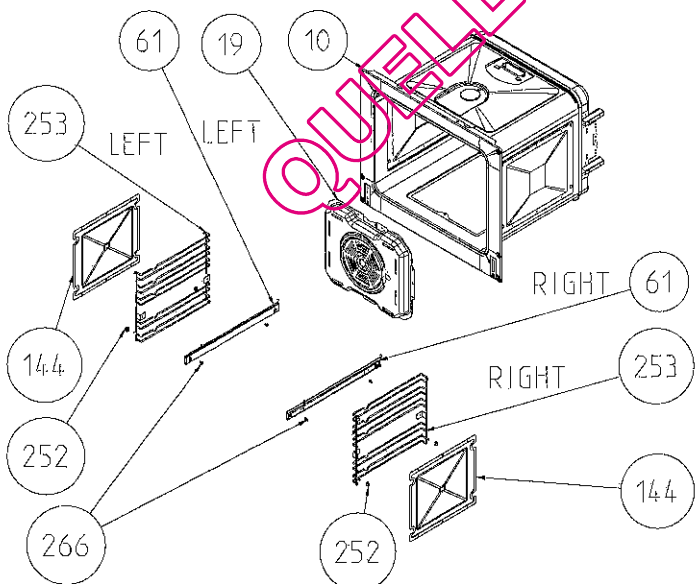

( OPTIONAL ONLY FOR ELECTRIC GRILL NEW G.FS GAS )

WIRE SHELF CAVITY ASSEMBLY WITH / WITHOUT CATALYTIC PANEL  
OPTIONAL : TELESCOPIC RAIL ( R / L )

WIRE SHELF CAVITY ASSEMBLY WITH / WITHOUT CATALYTIC PANEL  
( OPTIONAL )