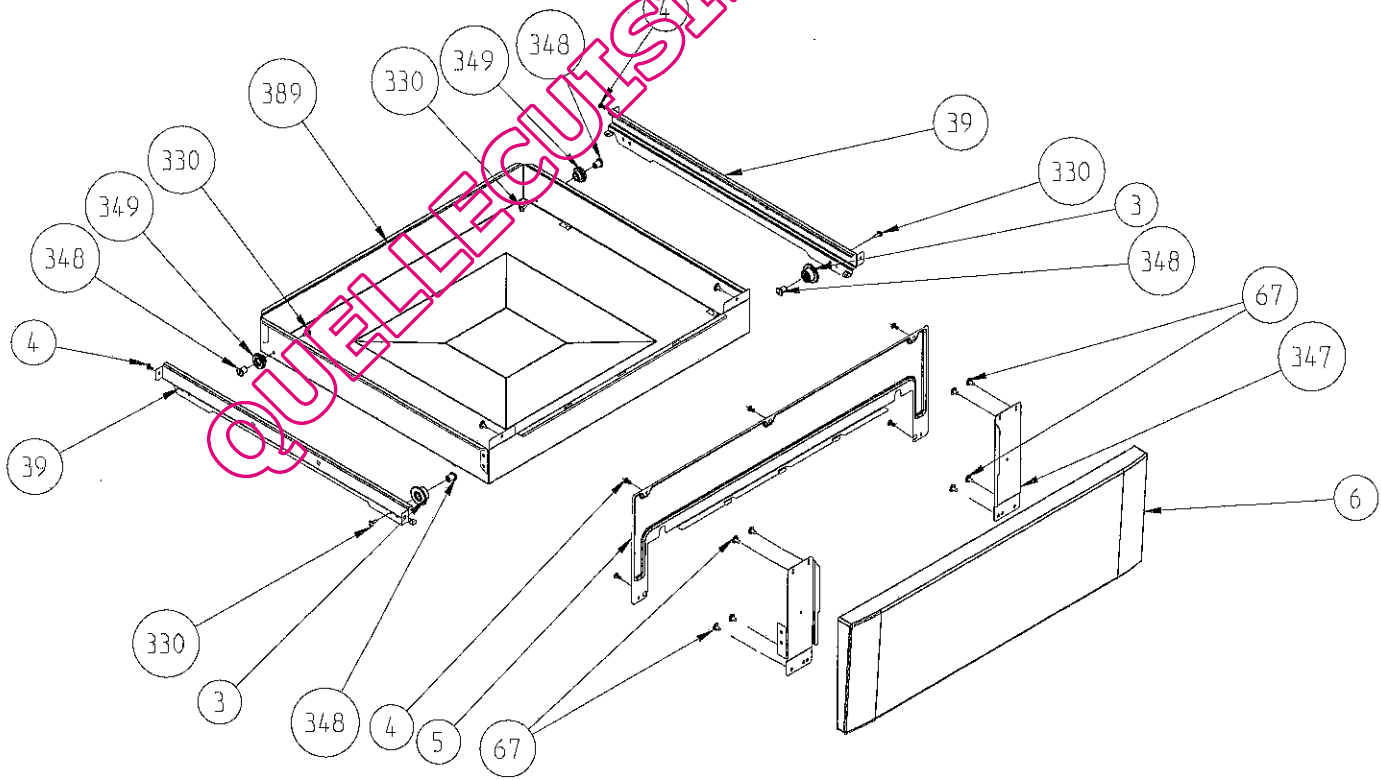

**PUSH-PULL FLAP DRAWER ASSEMBLY  
(OPTIONAL)**

**4WG DRAWER ASSEMBLY  
(OPTIONAL)**

YNTB FLAP DRAWER ASSEMBLY

FIXED DRAWER ASSEMBLY  
(OPTIONAL)

QUELLECUISINIERE.COM

FLAT TYPE OVEN DOOR - POSITION NO 376 (OPTIONAL)

FLAT TYPE OVEN DOOR WITH FULL GLASS STRUCTURE - POSITION NO 377 (OPTIONAL)

SOLID TYPE - POSITION NO 395 (OPTIONAL)

HANDLE ASSEMBLY GROUP -  
POSITION NO 49  
(OPTIONAL)

INTERVAL GLASS  
(ONLY FOR FLAT TYPE OVEN DOOR  
WITH FULL GLASS STRUCTURE)  
(OPTIONAL)