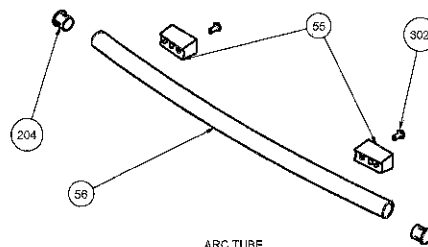

3D QUADRANGLE  
(ONLY FOR FS/NEW G/BUILT-IN - OPTIONAL)

HANDLES WITH TUNNEL TAP

NO FAN TYPE  
(ONLY FOR BUILT-IN - OPTIONAL)

HANDLES WITH TAP & BRACKET

FLAT QUADRANGLE  
(ONLY FOR FS/NEW G/BUILT-IN - OPTIONAL)