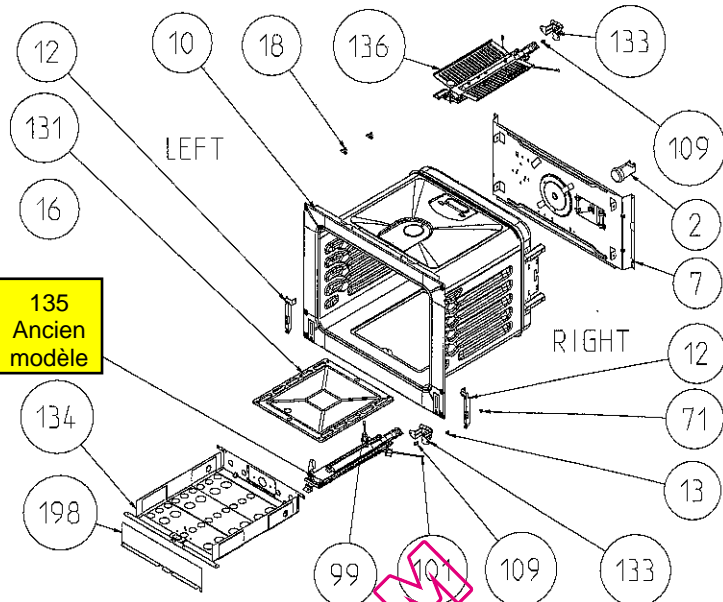

OBLIQUE AESTHETIC

FLAT AESTHETIC

SOLID TYPE - POSITION NO 54 (OPTIONAL)

QUELLECUISINIERE.COM

CAVITY ASSEMBLY WITH CATALYTIC SHELF  
( OPTIONAL )

WIRE SHELF CAVITY ASSEMBLY WITH / WITHOUT CATALYTIC PANEL  
OPTIONAL : DOUBLE TELESCOPIC RAIL ( R / L )

( OPTIONAL ONLY FOR ELECTRIC GRILL NEW G.FS GAS )

WIRE SHELF CAVITY ASSEMBLY WITH / WITHOUT CATALYTIC PANEL  
OPTIONAL : TELESCOPIC RAIL ( R / L )

WIRE SHELF CAVITY ASSEMBLY WITH / WITHOUT CATALYTIC PANEL  
( OPTIONAL )