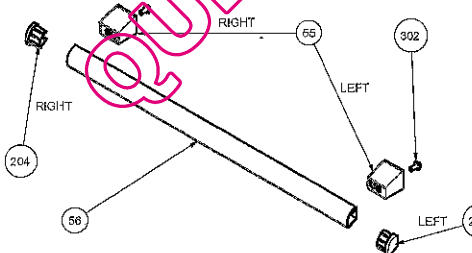

OVEN DOOR HANDLES (OPTIONAL)

HANDLES WITHOUT TAP & BRACKET

HANDLES WITH BRACKET

HANDLES WITH TUNNEL TAP

HANDLES WITH TAP & BRACKET

FLAT SLICE