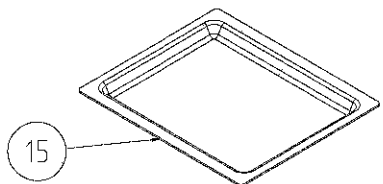

THERMST BULB  
HOLDER/BACKET

TURNSPIT ( OPTIONAL )

DEEP

SHALLOW

GLASS

TRAYS ( OPTIONAL )

DEEP TRAY GRID ( OPTIONAL )

GRILL PAN AND HANDLE SET  
(TRAY SET FOR GRILL) -  
POSITION NO 265 ( OPTIONAL )