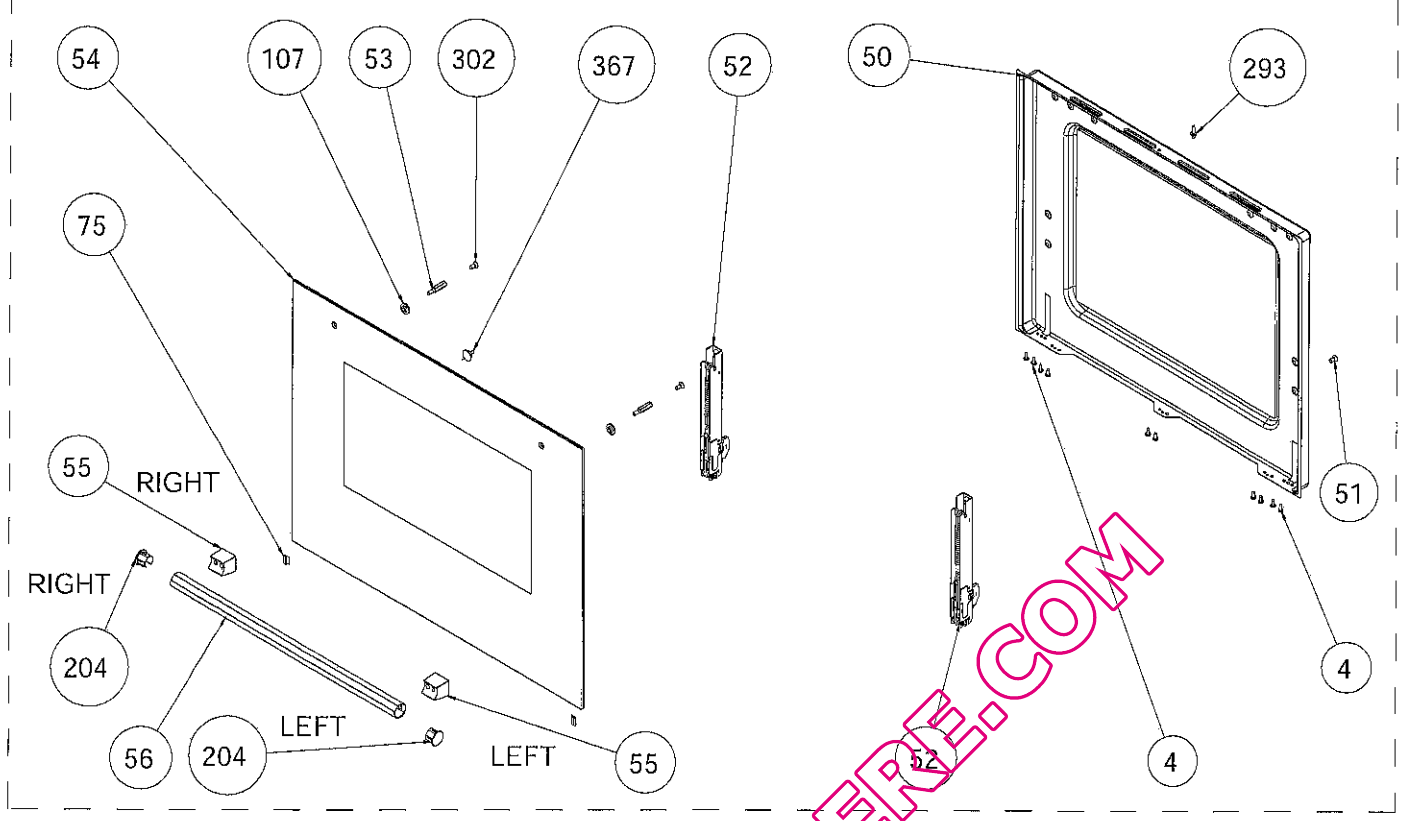

**PUSH-PULL FLAP DRAWER ASSEMBLY  
(OPTIONAL)**

**4WG DRAWER ASSEMBLY  
(OPTIONAL)**

YNTB FLAP DRAWER ASSEMBLY

FIXED DRAWER ASSEMBLY  
(OPTIONAL)

QUELLECUISINIERE.COM

FLAT TYPE OVEN DOOR - POSITION NO 376 (OPTIONAL)

FLAT TYPE OVEN DOOR WITH FULL GLASS STRUCTURE - POSITION NO 377 (OPTIONAL)

SOLID TYPE - POSITION NO 395 (OPTIONAL)

HANDLE ASSEMBLY GROUP -  
POSITION NO 49  
(OPTIONAL)

INTERVAL GLASS  
(ONLY FOR FLAT TYPE OVEN DOOR  
WITH FULL GLASS STRUCTURE)  
(OPTIONAL)