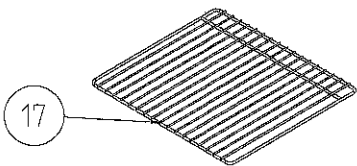

W. TELESCOPIC RAIL
GRID (OPTIONAL)