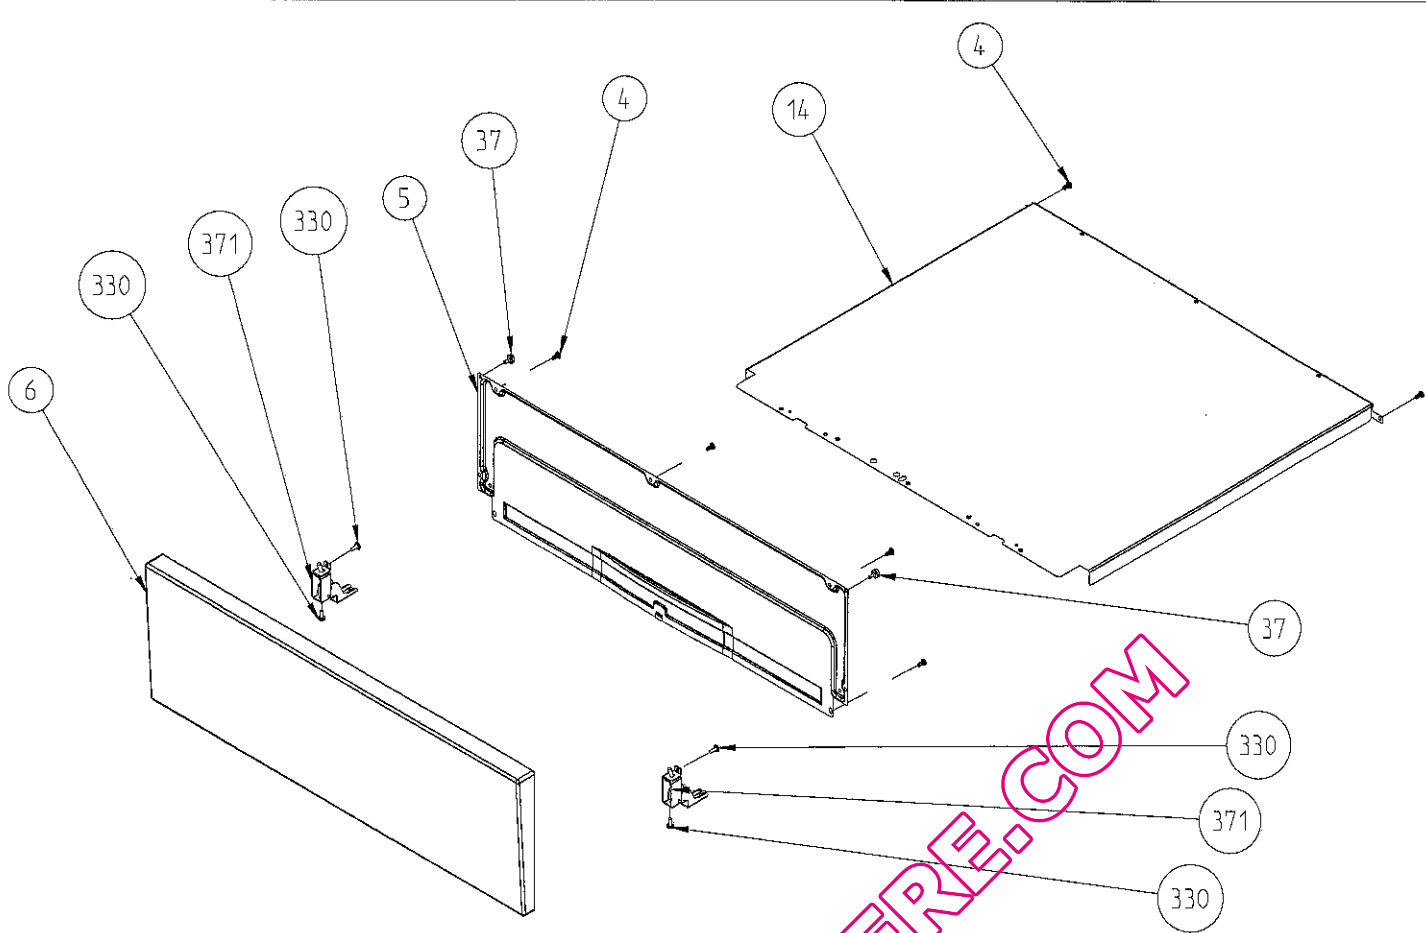

**PUSH-PULL FLAP DRAWER ASSEMBLY  
(OPTIONAL)**

**4WG DRAWER ASSEMBLY  
(OPTIONAL)**

YNTB FLAP DRAWER ASSEMBLY

FIXED DRAWER ASSEMBLY  
(OPTIONAL)

QUELLECUISINIERE.COM

FLAT TYPE OVEN DOOR - POSITION NO 376 (OPTIONAL)

FLAT TYPE OVEN DOOR WITH FULL GLASS STRUCTURE - POSITION NO 377 (OPTIONAL)

SOLID TYPE - POSITION NO 395 (OPTIONAL)

HANDLE ASSEMBLY GROUP -  
POSITION NO 49  
(OPTIONAL)

INTERVAL GLASS  
(ONLY FOR FLAT TYPE OVEN DOOR  
WITH FULL GLASS STRUCTURE)  
(OPTIONAL)