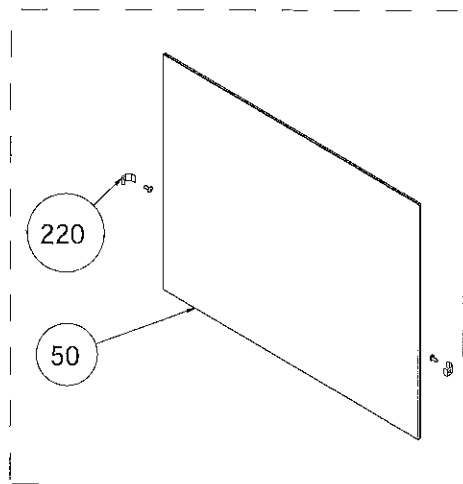

FLAT TYPE OVEN DOOR WITH FULL GLASS STRUCTURE - POSITION NO 377 (OPTIONAL)

SOLID TYPE - POSITION NO 395 (OPTIONAL)

HANDLE ASSEMBLY GROUP -  
POSITION NO 49  
(OPTIONAL)

INTERVAL GLASS  
(ONLY FOR FLAT TYPE OVEN DOOR  
WITH FULL GLASS STRUCTURE)  
(OPTIONAL)