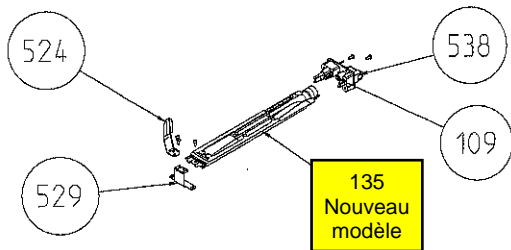

OVEN BURNER
(ONLY FOR NEW G.F.S GAS)