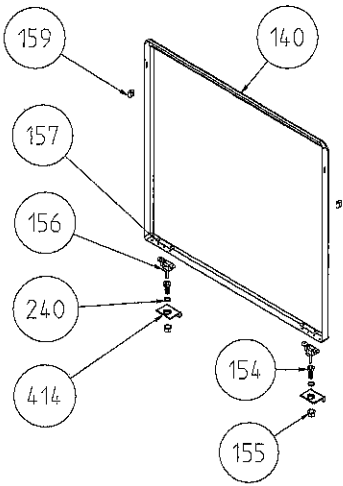

THERMST BULB  
HOLDER/BACKET

TURNSPIT ( OPTIONAL )

DEEP

SHALLOW

GLASS

TRAYS ( OPTIONAL )

DEEP TRAY GRID ( OPTIONAL )

GRILL PAN AND HANDLE SET  
(TRAY SET FOR GRILL) -  
POSITION NO 265 ( OPTIONAL )