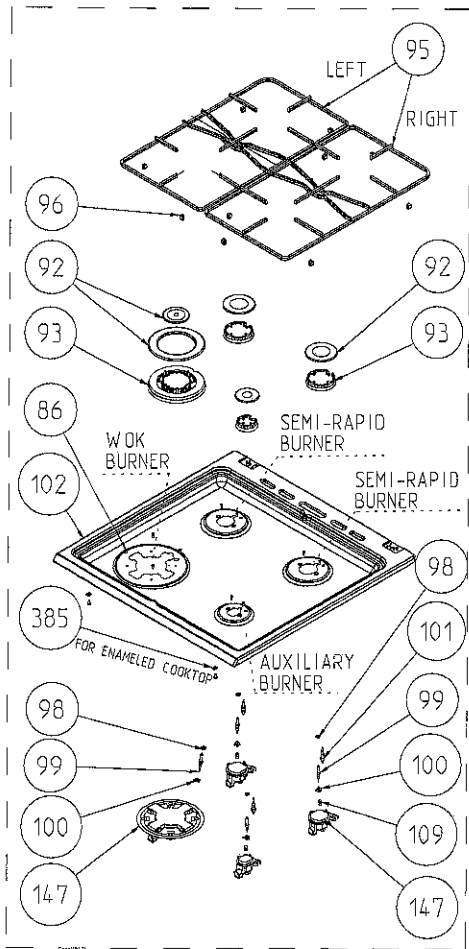

THERMST BULB  
HOLDER/BACKET

TURNSPIT ( OPTIONAL )

DEEP

SHALLOW

GLASS

TRAYS ( OPTIONAL )

DEEP TRAY GRID ( OPTIONAL )

GRILL PAN AND HANDLE SET  
(TRAY SET FOR GRILL) -  
POSITION NO 265 ( OPTIONAL )

METAL LID OPTIONAL  
(POSITION NO 153)

GLASS LID WITH BUMPER  
OPTIONAL

GLASS LID WITH SHORT PROFILE  
(OPTIONAL)

3 GAS + 1 ELECTRIC

2 GAS + 2 ELECTRIC

3 GAS + 1 WOK BURNER

4 GAS

ONLY FOR GLASS LID

GLASS LID COVERING PLS PART

ONLY FOR METAL LID

ONLY FOR NON LID

COOKTOP COVERING PLS PART

3D- 4GAS - NO TIMER CONTROL PANEL ASSEMBLY

3D- 3GAS+1ELECTRIC - NO TIMER CONTROL PANEL ASSEMBLY

DIGITAL TIMER ( OPTIONAL )