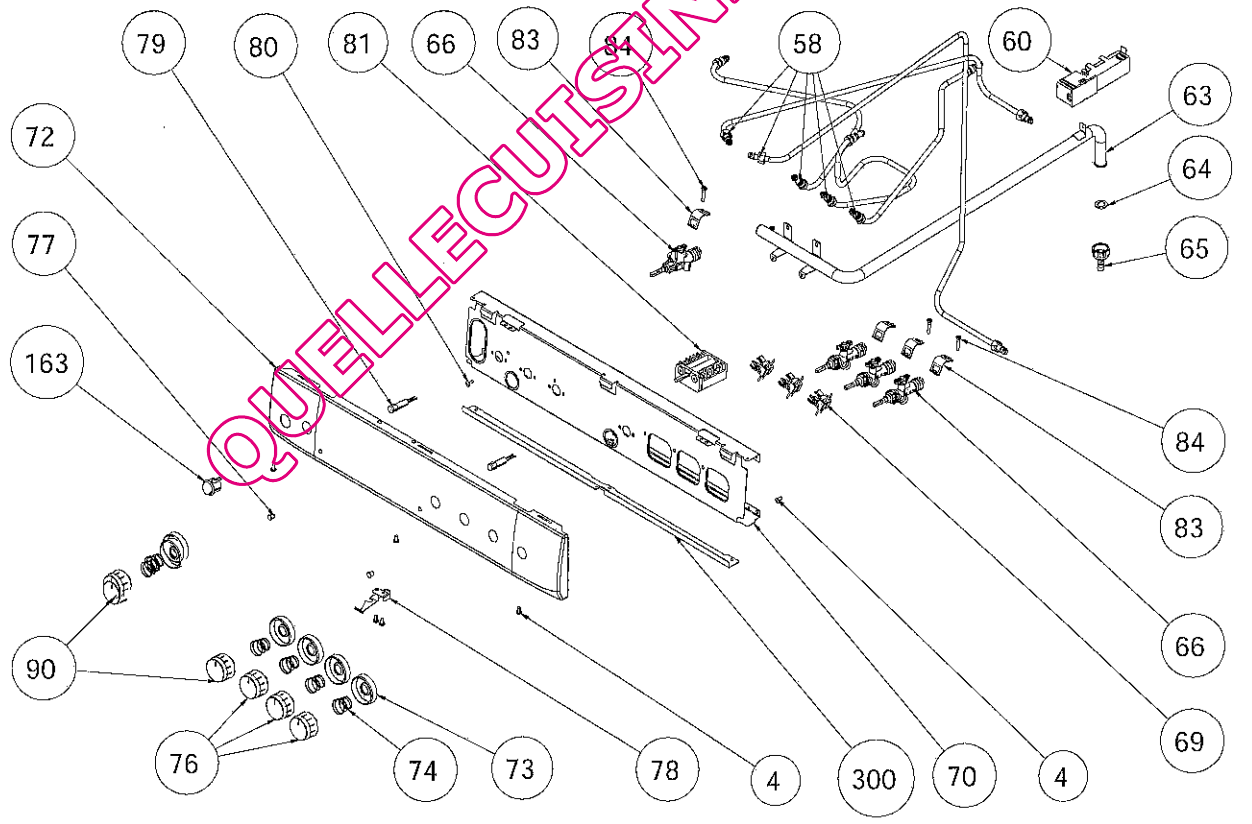

GLASS LID COVERING PLS PART

ONLY FOR METAL LID

ONLY FOR NON LID

COOKTOP COVERING PLS PART

3D- 4GAS - NO TIMER CONTROL PANEL ASSEMBLY

3D- 3GAS+1ELECTRIC - NO TIMER CONTROL PANEL ASSEMBLY

DIGITAL TIMER ( OPTIONAL )