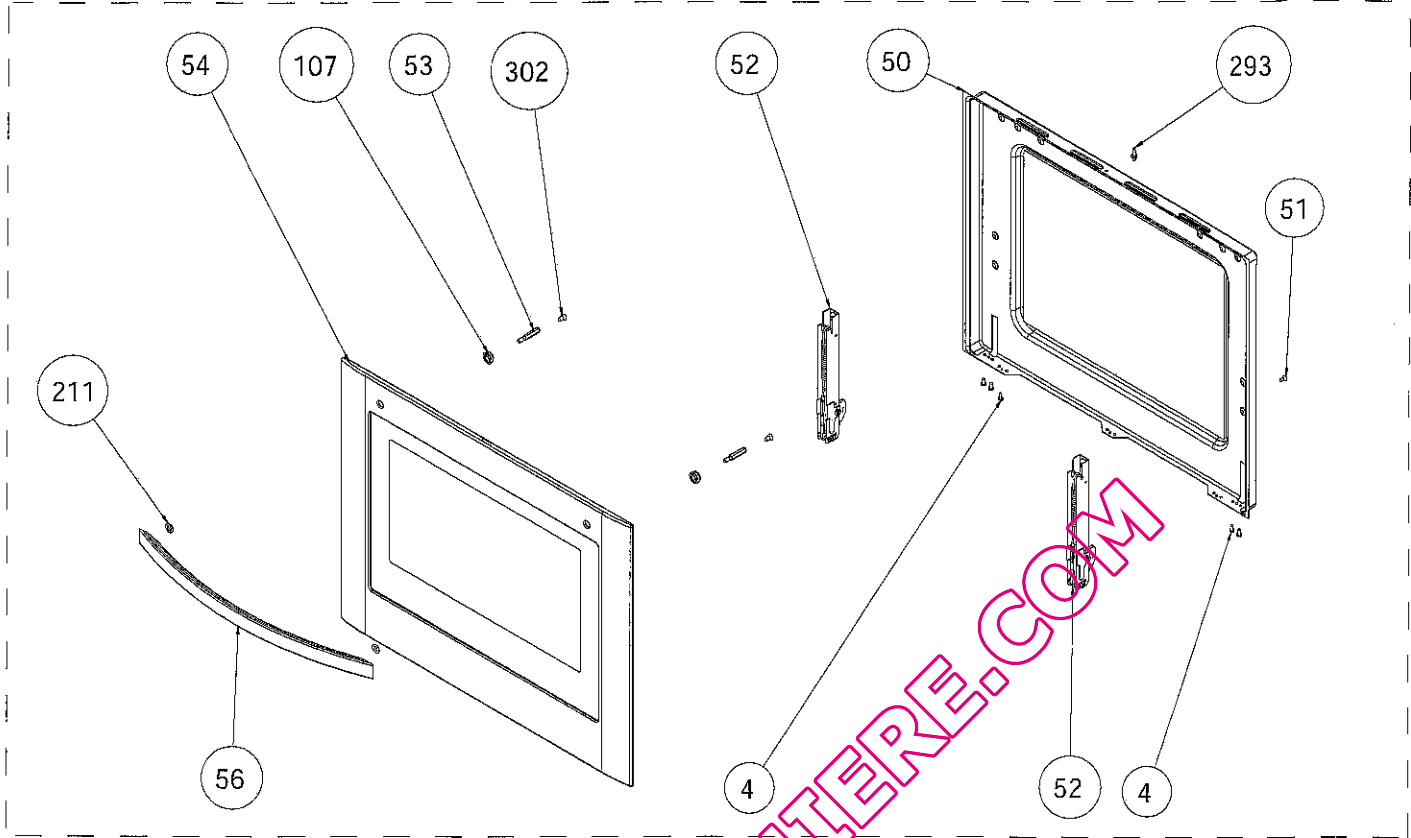

**PUSH-PULL FLAP DRAWER ASSEMBLY  
(OPTIONAL)**

**4WG DRAWER ASSEMBLY  
(OPTIONAL)**

YNTB FLAP DRAWER ASSEMBLY

FIXED DRAWER ASSEMBLY  
(OPTIONAL)

QUELLECUISINIERE.COM

FLAT TYPE OVEN DOOR - POSITION NO 376 (OPTIONAL)

FLAT TYPE OVEN DOOR WITH FULL GLASS STRUCTURE - POSITION NO 377 (OPTIONAL)

SOLID TYPE - POSITION NO 395 (OPTIONAL)

HANDLE ASSEMBLY GROUP -  
POSITION NO 49  
(OPTIONAL)

INTERVAL GLASS  
(ONLY FOR FLAT TYPE OVEN DOOR  
WITH FULL GLASS STRUCTURE)  
(OPTIONAL)