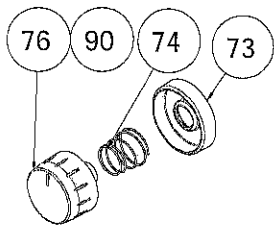

ARC TUBE

FLAT SLICE

TRIO

CURVED QUADRANGLE

KNOBS ( ONLY FOR NEW G - OPTIONAL )

OMEGA

EPSILON

BIG MACRO  
( ONLY FOR NEW G ELECTRIC/  
NEW G VITROCERAMIC - OPTIONAL )