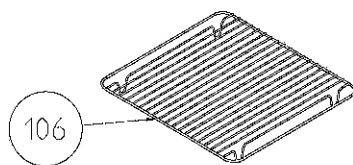

THERMST BULB  
HOLDER/BACKET

TURNSPIT ( OPTIONAL )

DEEP

SHALLOW

GLASS

TRAYS ( OPTIONAL )

DEEP TRAY GRID ( OPTIONAL )

GRILL PAN AND HANDLE SET  
(TRAY SET FOR GRILL) -  
POSITION NO 265 ( OPTIONAL )