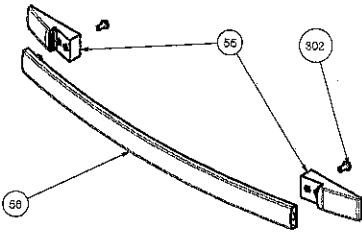

ELLIPSE ARC

D PROFILE ARC

METALUX

D PROFILE ARC, ELECTROLUX  
(ONLY FOR FS - OPTIONAL)

FNP  
(ONLY FOR BUILT-IN - OPTIONAL)

RUSTIC

HANDLES WITH BRACKET

ARC QUADRANGLE