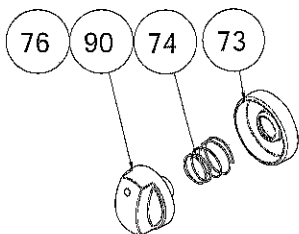

ECLIPSE RING