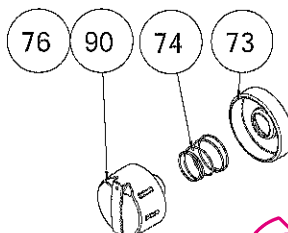

KNOBS (ONLY FOR NEW G - OPTIONAL)

ANTERO

RUSTIC RISUS

QUELLECUISINTERIE.COM