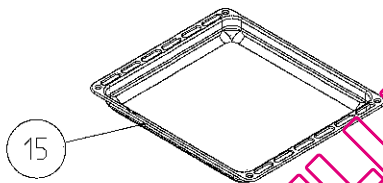

( OPTIONAL ONLY FOR ELECTRIC GRILL NEW G.FS GAS )

WIRE SHELF CAVITY ASSEMBLY WITH / WITHOUT CATALYTIC PANEL  
OPTIONAL : TELESCOPIC RAIL ( R / L )

WIRE SHELF CAVITY ASSEMBLY WITH / WITHOUT CATALYTIC PANEL  
( OPTIONAL )

THERMST BULB  
HOLDER/BACKET

TURNSPIT ( OPTIONAL )

DEEP

SHALLOW

GLASS

TRAYS ( OPTIONAL )

DEEP TRAY GRID ( OPTIONAL )

GRILL PAN AND HANDLE SET  
(TRAY SET FOR GRILL) -  
POSITION NO 265 ( OPTIONAL )