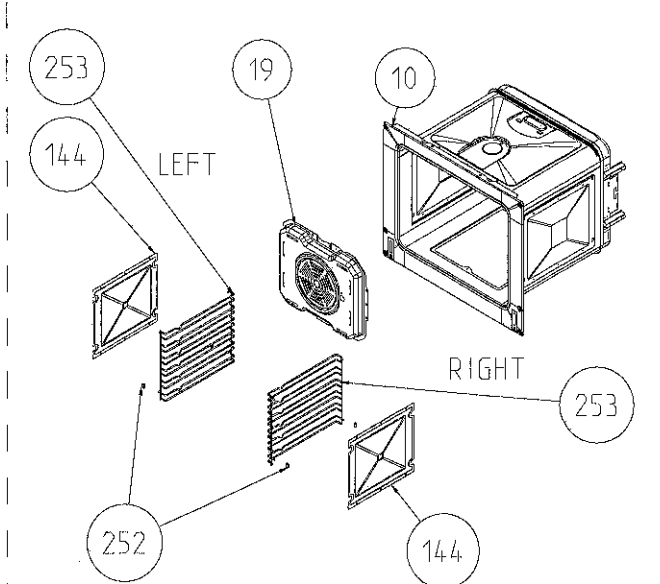

OBLIQUE AESTHETIC

FLAT AESTHETIC

SOLID TYPE - POSITION NO 54 (OPTIONAL)

QUELLECUISINIERE.COM

CAVITY ASSEMBLY WITH CATALYTIC SHELF  
( OPTIONAL )

WIRE SHELF CAVITY ASSEMBLY WITH / WITHOUT CATALYTIC PANEL  
OPTIONAL : DOUBLE TELESCOPIC RAIL ( R / L )

( OPTIONAL ONLY FOR ELECTRIC GRILL NEW G.FS GAS )

WIRE SHELF CAVITY ASSEMBLY WITH / WITHOUT CATALYTIC PANEL  
OPTIONAL : TELESCOPIC RAIL ( R / L )

WIRE SHELF CAVITY ASSEMBLY WITH / WITHOUT CATALYTIC PANEL  
( OPTIONAL )