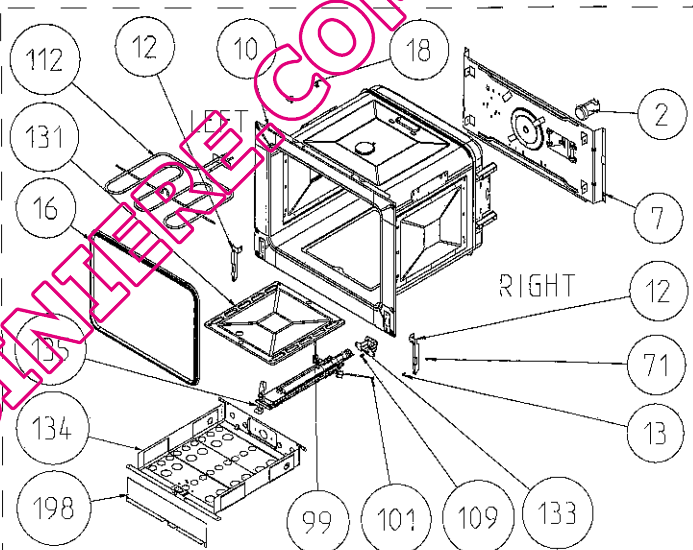

OBLIQUE AESTHETIC

FLAT AESTHETIC

SOLID TYPE - POSITION NO 54 (OPTIONAL)

QUELLECUISINIERE.COM

CAVITY ASSEMBLY WITH CATALYTIC SHELF  
( OPTIONAL )

WIRE SHELF CAVITY ASSEMBLY WITH / WITHOUT CATALYTIC PANEL  
OPTIONAL : DOUBLE TELESCOPIC RAIL ( R / L )

( OPTIONAL ONLY FOR ELECTRIC GRILL NEW G.FS GAS )

WIRE SHELF CAVITY ASSEMBLY WITH / WITHOUT CATALYTIC PANEL  
OPTIONAL : TELESCOPIC RAIL ( R / L )

WIRE SHELF CAVITY ASSEMBLY WITH / WITHOUT CATALYTIC PANEL  
( OPTIONAL )