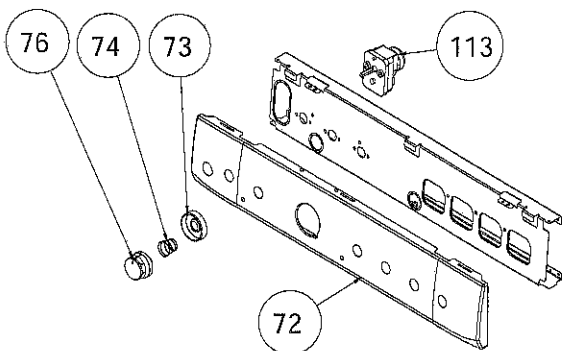

GLASS LID COVERING PLS PART

ONLY FOR METAL LID

ONLY FOR NON LID

COOKTOP COVERING PLS PART

3D- 4GAS - NO TIMER CONTROL PANEL ASSEMBLY

3D- 3GAS+1ELECTRIC - NO TIMER CONTROL PANEL ASSEMBLY

DIGITAL TIMER ( OPTIONAL )