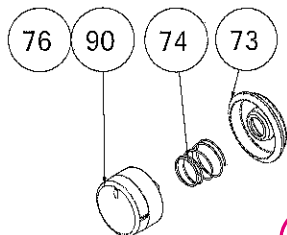

KNOBS (ONLY FOR NEW G - OPTIONAL)

SIGMA

RUSTIC RISUS

QUELLECUISINTERIE.COM