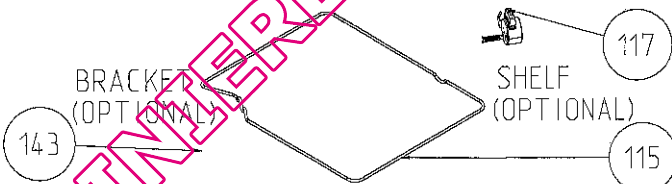

TURNSPIT (OPTIONAL)