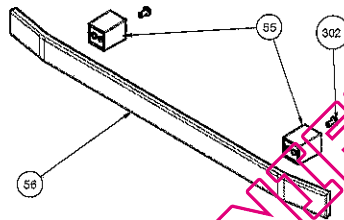

ELLIPSE ARC

D PROFILE ARC

METALUX

D PROFILE ARC, ELECTROLUX  
(ONLY FOR FS - OPTIONAL)

FNP  
(ONLY FOR BUILT-IN - OPTIONAL)

RUSTIC

HANDLES WITH BRACKET

ARC QUADRANGLE