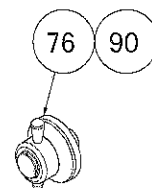

RUSTIC RISUS

QUELLECUISINTERIE.COM