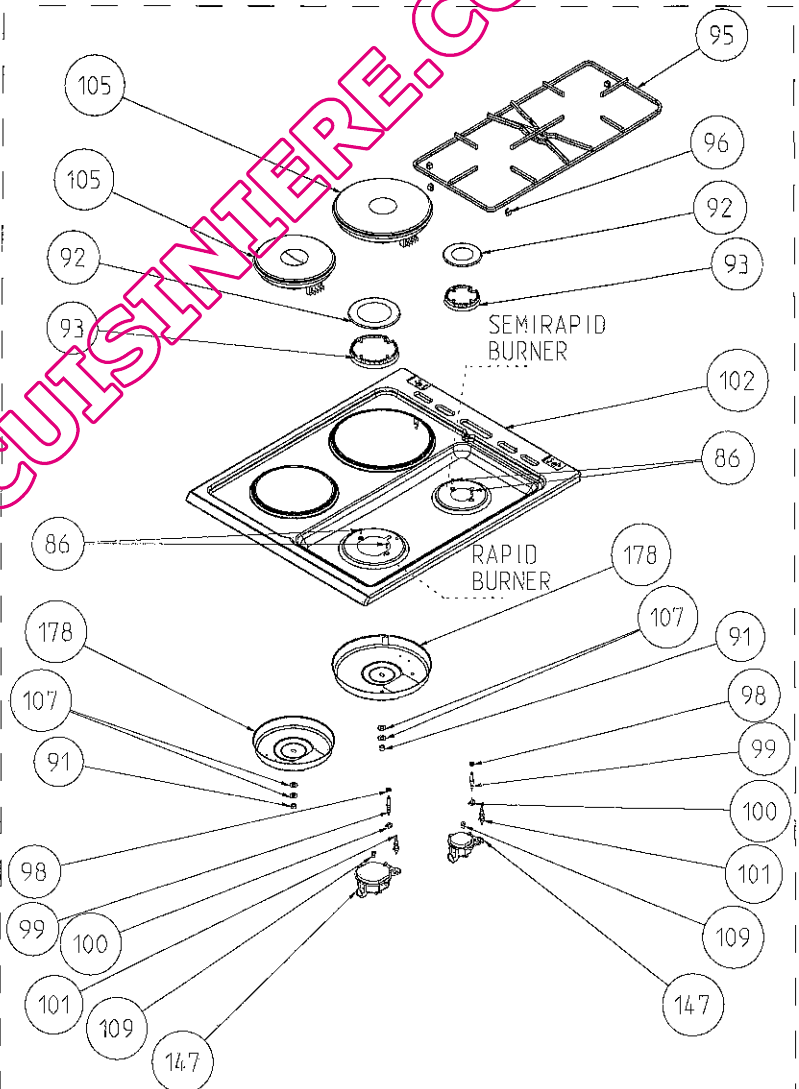

2 GAS + 2 ELECTRIC