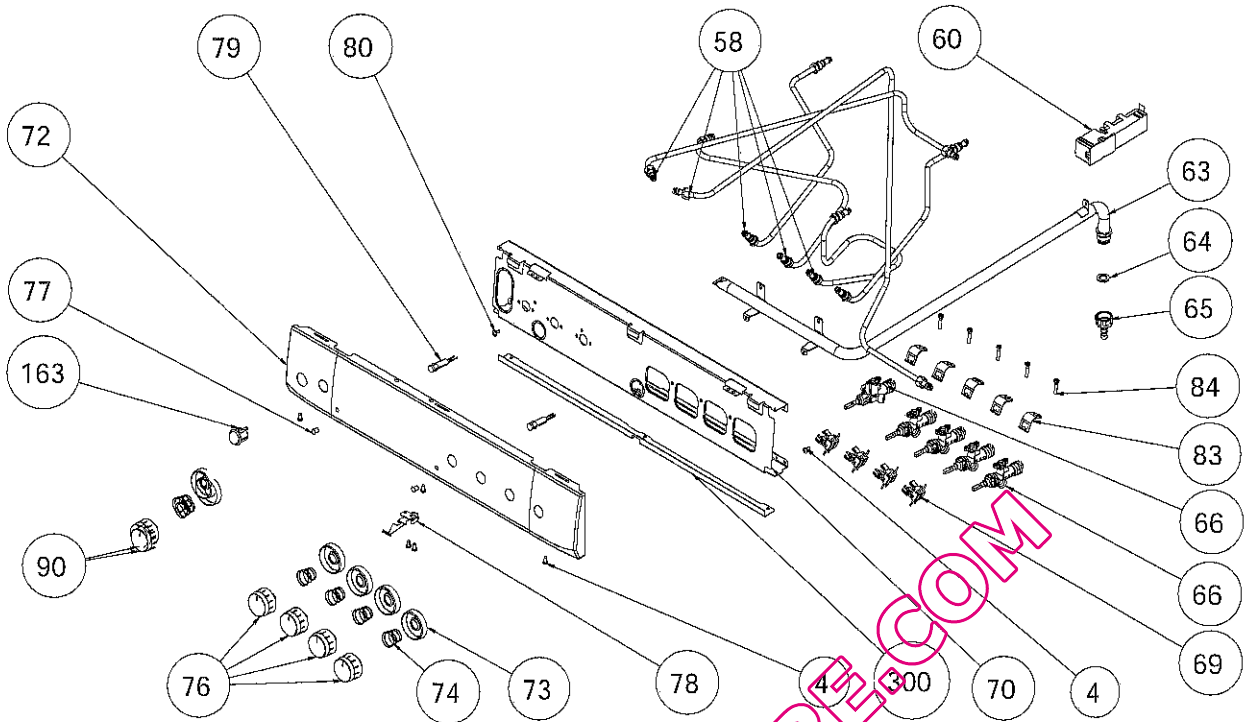

GLASS LID COVERING PLS PART

ONLY FOR METAL LID

ONLY FOR NON LID

COOKTOP COVERING PLS PART

3D- 4GAS - NO TIMER CONTROL PANEL ASSEMBLY

3D- 3GAS+1ELECTRIC - NO TIMER CONTROL PANEL ASSEMBLY

DIGITAL TIMER ( OPTIONAL )