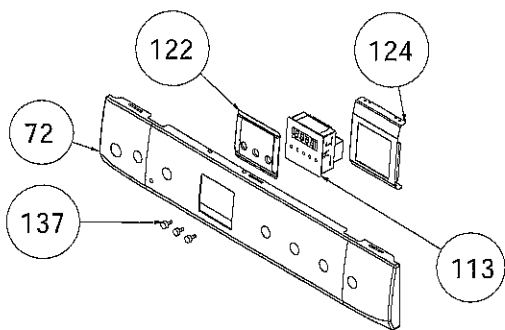

GLASS LID COVERING PLS PART

ONLY FOR METAL LID

ONLY FOR NON LID

COOKTOP COVERING PLS PART

3D- 4GAS - NO TIMER CONTROL PANEL ASSEMBLY

3D- 3GAS+1ELECTRIC - NO TIMER CONTROL PANEL ASSEMBLY

DIGITAL TIMER ( OPTIONAL )