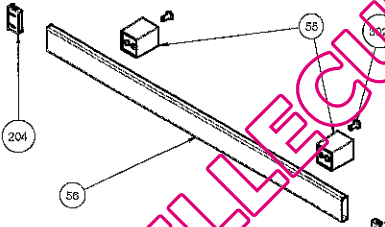

HANDLES WITH TAP & BRACKET

FLAT QUADRANGLE
(ONLY FOR FS/NEW G/BUILT-IN - OPTIONAL)