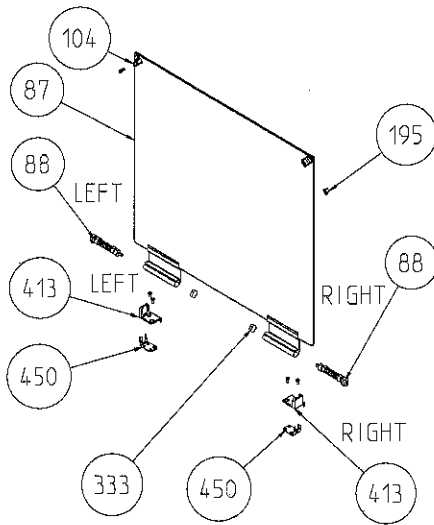

GLASS LID WITH BUMPER
OPTIONAL