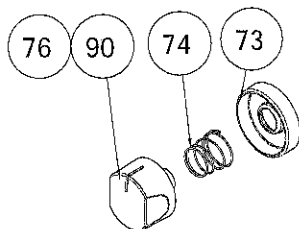

KNOBS (ONLY FOR NEW G - OPTIONAL)

RIMO

RUSTIC RISUS

QUELLECUISINTERIE.COM