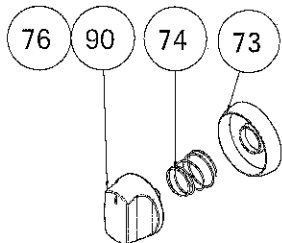

KNOBS (ONLY FOR NEW G - OPTIONAL)

TRIO

RUSTIC RISUS

QUELLECUISINTERIE.COM