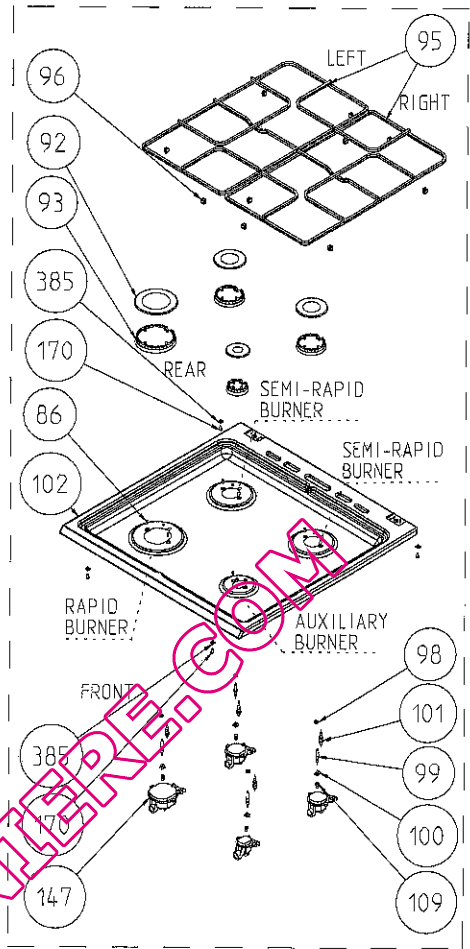

THERMST BULB  
HOLDER/BACKET

TURNSPIT ( OPTIONAL )

DEEP

SHALLOW

GLASS

TRAYS ( OPTIONAL )

DEEP TRAY GRID ( OPTIONAL )

GRILL PAN AND HANDLE SET  
(TRAY SET FOR GRILL) -  
POSITION NO 265 ( OPTIONAL )

METAL LID OPTIONAL  
(POSITION NO 153)

GLASS LID WITH BUMPER  
OPTIONAL

GLASS LID WITH SHORT PROFILE  
(OPTIONAL)

3 GAS + 1 ELECTRIC

2 GAS + 2 ELECTRIC

3 GAS + 1 WOK BURNER

4 GAS

ONLY FOR GLASS LID

GLASS LID COVERING PLS PART

ONLY FOR METAL LID

ONLY FOR NON LID

COOKTOP COVERING PLS PART

3D- 4GAS - NO TIMER CONTROL PANEL ASSEMBLY

3D- 3GAS+1ELECTRIC - NO TIMER CONTROL PANEL ASSEMBLY

DIGITAL TIMER ( OPTIONAL )