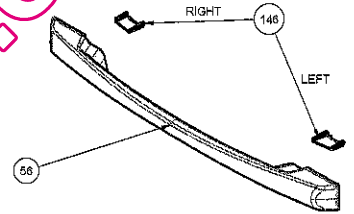

HANDLES WITH TUNNEL TAP

NO FAN TYPE
(ONLY FOR BUILT-IN - OPTIONAL)