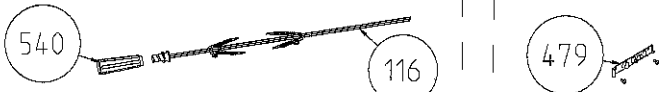

TURNSPIT HANDLE / SKEWER