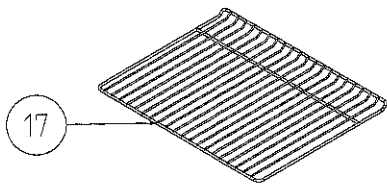

TOP AND GRILL HEATING ELEMENT
(OPTIONAL ONLY FOR
ELECTRIC GRILL NEW G.F.S GAS)

LOCKED