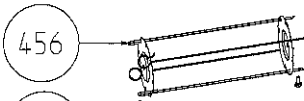

SHISH KEBAB
ACCESSORY (OPTIONAL)