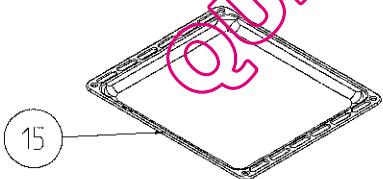

( OPTIONAL ONLY FOR ELECTRIC GRILL NEW G.FS GAS )

WIRE SHELF CAVITY ASSEMBLY WITH / WITHOUT CATALYTIC PANEL  
OPTIONAL : TELESCOPIC RAIL ( R / L )

WIRE SHELF CAVITY ASSEMBLY WITH / WITHOUT CATALYTIC PANEL  
( OPTIONAL )

THERMST BULB  
HOLDER/BACKET

TURNSPIT ( OPTIONAL )

DEEP

SHALLOW

GLASS

TRAYS ( OPTIONAL )

DEEP TRAY GRID ( OPTIONAL )

GRILL PAN AND HANDLE SET  
(TRAY SET FOR GRILL) -  
POSITION NO 265 ( OPTIONAL )