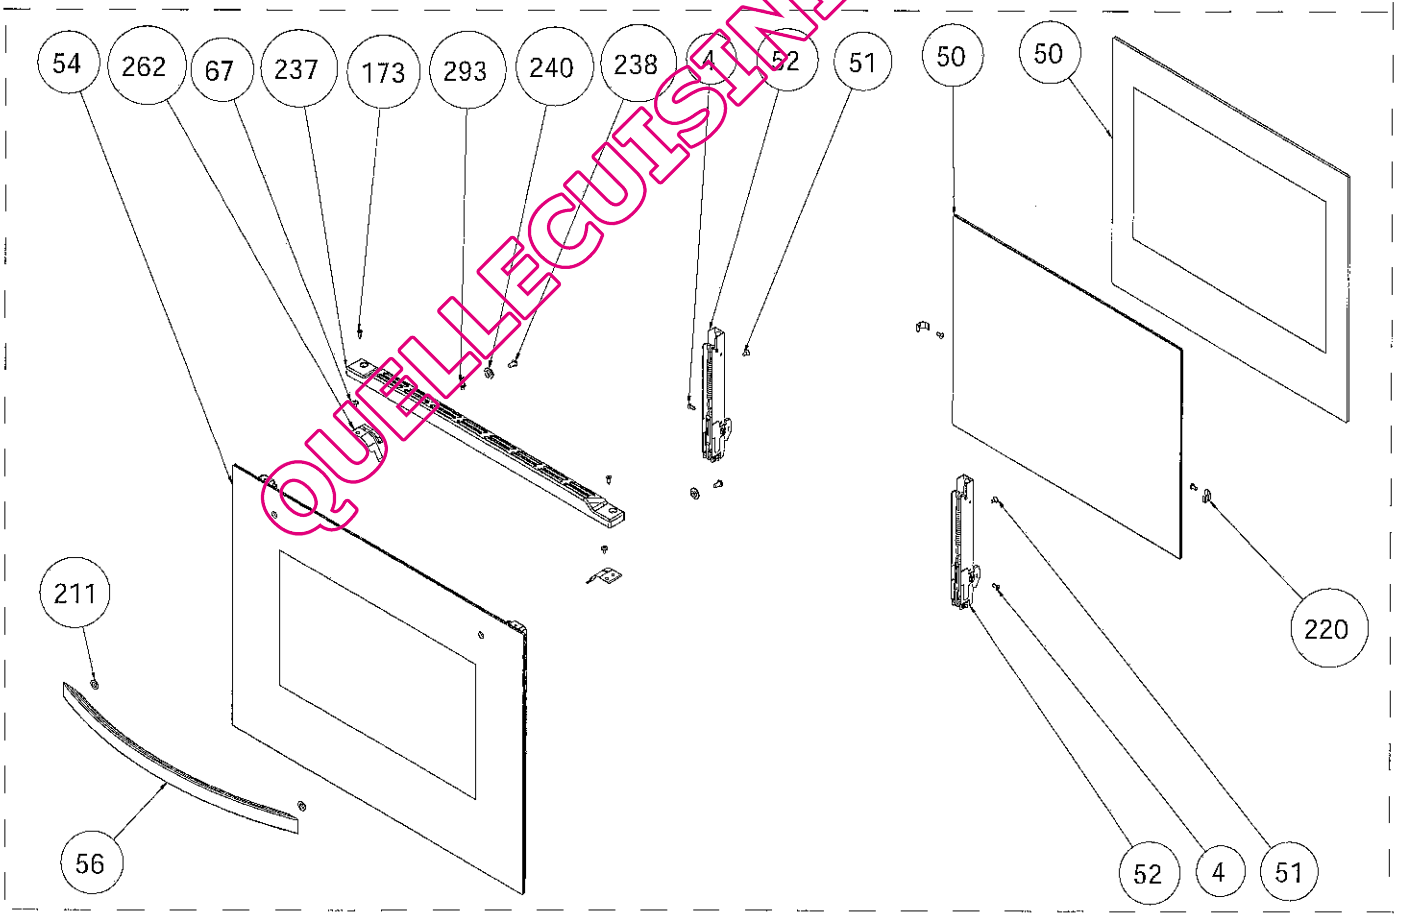

FLAT TYPE OVEN DOOR WITH FULL GLASS STRUCTURE - POSITION NO 377 (OPTIONAL)

SOLID TYPE - POSITION NO 395 (OPTIONAL)

HANDLE ASSEMBLY GROUP -  
POSITION NO 49  
(OPTIONAL)

INTERVAL GLASS  
(ONLY FOR FLAT TYPE OVEN DOOR  
WITH FULL GLASS STRUCTURE)  
(OPTIONAL)