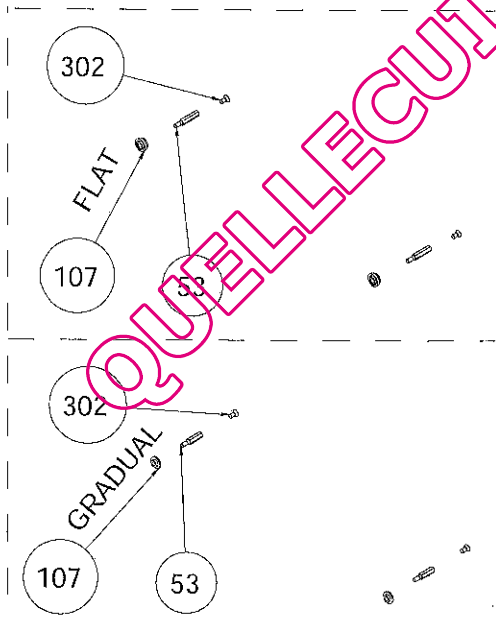

HANDLE ASSEMBLY GROUP -
POSITION NO 49
(OPTIONAL)