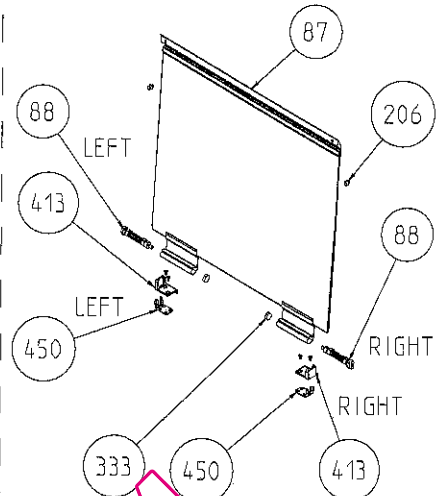

GLASS LID WITH SHORT PROFILE
(OPTIONAL)