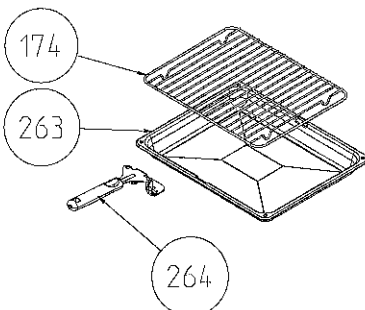

THERMST BULB  
HOLDER/BACKET

TURNSPIT ( OPTIONAL )

DEEP

SHALLOW

GLASS

TRAYS ( OPTIONAL )

DEEP TRAY GRID ( OPTIONAL )

GRILL PAN AND HANDLE SET  
(TRAY SET FOR GRILL) -  
POSITION NO 265 ( OPTIONAL )