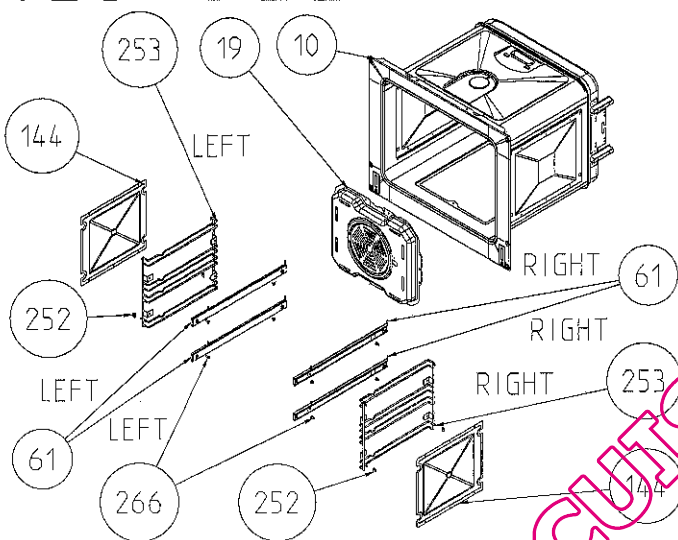

OBLIQUE AESTHETIC

FLAT AESTHETIC

SOLID TYPE - POSITION NO 54 (OPTIONAL)

QUELLECUISINIERE.COM

CAVITY ASSEMBLY WITH CATALYTIC SHELF  
( OPTIONAL )

WIRE SHELF CAVITY ASSEMBLY WITH / WITHOUT CATALYTIC PANEL  
OPTIONAL : DOUBLE TELESCOPIC RAIL ( R / L )

( OPTIONAL ONLY FOR ELECTRIC GRILL NEW G.FS GAS )

WIRE SHELF CAVITY ASSEMBLY WITH / WITHOUT CATALYTIC PANEL  
OPTIONAL : TELESCOPIC RAIL ( R / L )

WIRE SHELF CAVITY ASSEMBLY WITH / WITHOUT CATALYTIC PANEL  
( OPTIONAL )