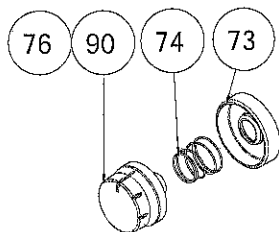

ARC TUBE

FLAT SLICE

TRIO

CURVED QUADRANGLE

KNOBS ( ONLY FOR NEW G - OPTIONAL )

OMEGA

EPSILON

BIG MACRO  
( ONLY FOR NEW G ELECTRIC/  
NEW G VITROCERAMIC - OPTIONAL )